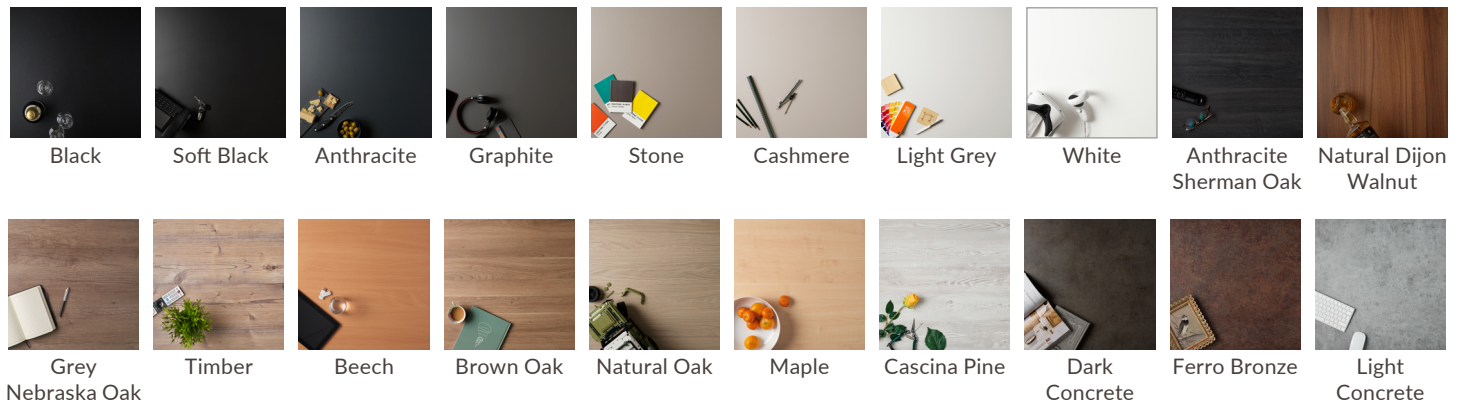

RUSA

DUAL MOTOR DESK

A reliable dual motor height adjustable workstation. Built with European materials, the Rusa features a minimalist Scandi design and promotes an active working style. Choose the Rusa if you want a sturdy and stylish workstation to improve your health, creativity and productivity at work.

FRAME COLOURS

DESKTOP OPTIONS

2024 PRICING

800 x 600	900 x 600	1000 x 600	1200 x 700	1200 x 800	1400 x 700	1400 x 800	1600 x 700	1600 x 800
£ 360.00	£ 364.00	£ 368.00	£ 440.00	£ 440.00	£ 450.00	£ 450.00	£ 460.00	£ 460.00