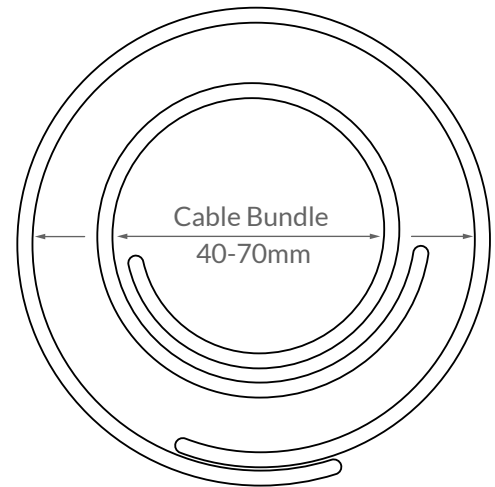

SnapWrap Elite

Cable management

SnapWrap Elite

Cable management

- Effortless 2 minute installation!!
- Magnet or screw bracket option
- Weighted base
- Quick fit cable clip anchor points
- Adjustable length
- BS6396 Compliant (when installed correctly)

“Elite” is uniquely stylish with each segment revealing a striking metallic strip. Magnetic clips top & bottom can be quickly fixed to base and surface.